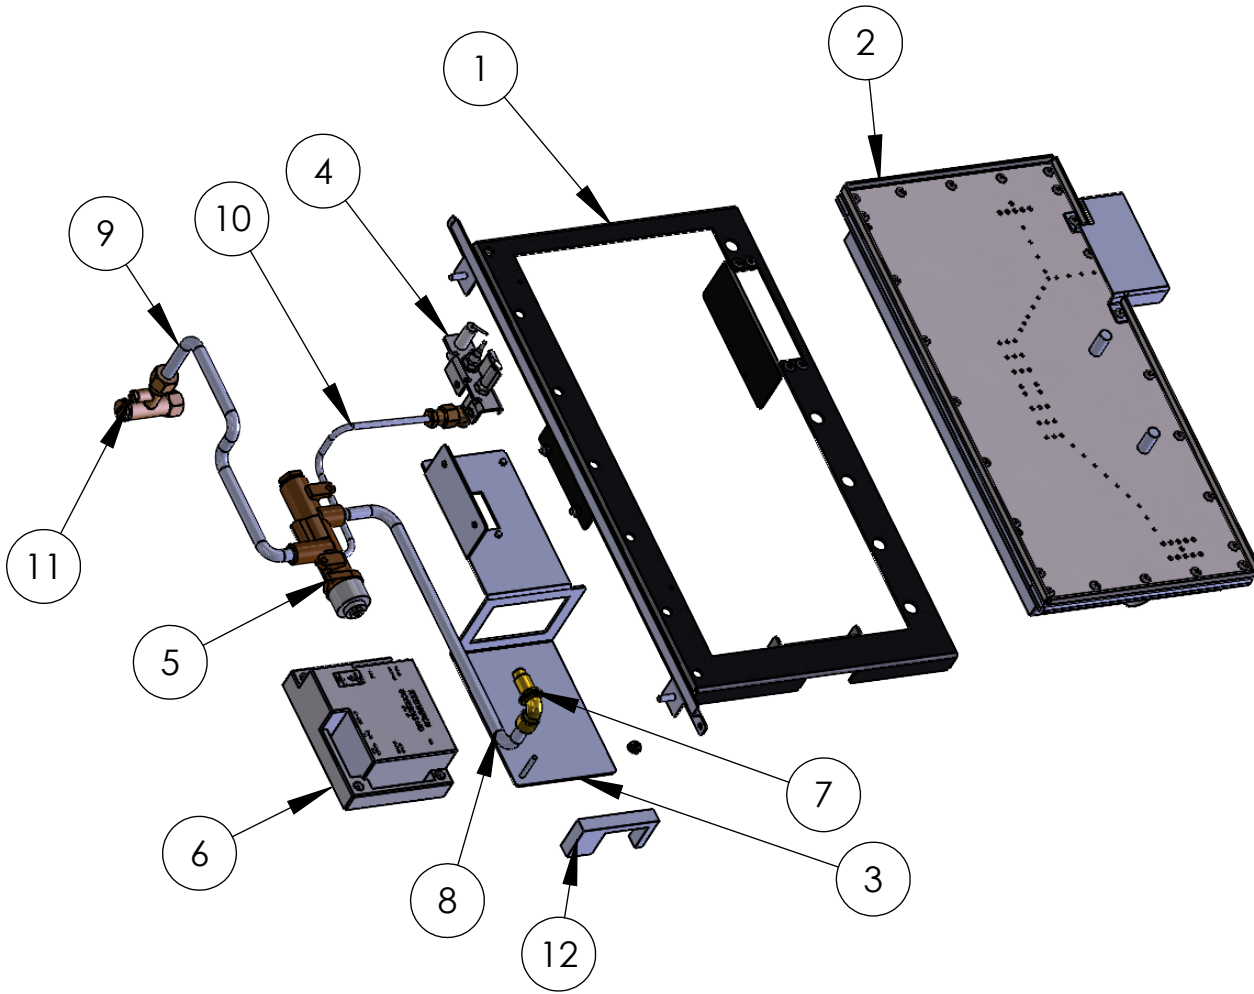

Edge 3S CF Burner Tray Assembly

ITEM NO.	PART NUMBER	DESCRIPTION	QTY.
1	burner carrier	7918	1
2	Edge Mrk2 Burner Assy	9548	1
3	Valve Bkt Assy	7930	1
4	Oxy Pilot	7280	1
5	Remote Valve	6590	1
6	Control Board	8080	1
7	Injector	6226	1
8	Injector Tube	7928	1
9	Inlet Pipe	7927	1
10	Pilot Tube	7929	1
11	Inlet elbow	2189	1
12	Silencer	8076	1